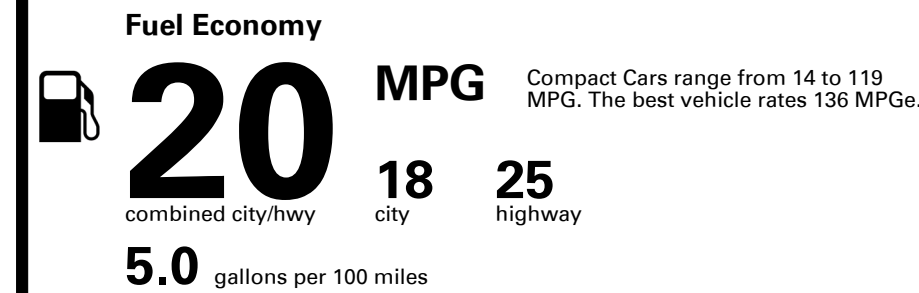

TOTAL PRICE: \$48,725.00

EMISSIONS:
This vehicle is certified to meet emission requirements in all 50 states

EPA DOT Fuel Economy and Environment

You spend \$4,250
more in fuel costs over 5 years
compared to the average new vehicle.