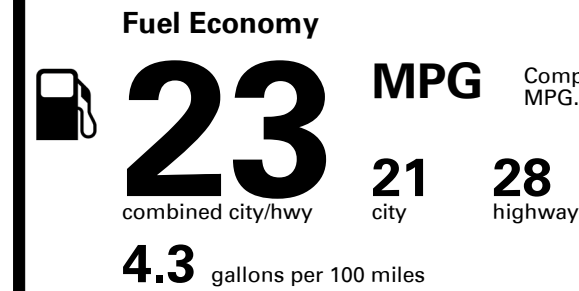

- Full LED Headlights
- Integrated Navigation System
- Parking Distance Warning
- Power Folding Auto-Dimming Outside Mirrors
- Wide Sunroof / Rain-Sensing Wipers
- Integrated Memory System
- Power Tilt-and-Telescopic Steering Wheel
- Heated and Ventilated Front Seats
- Lexicon® 15-Speaker Surround Sound Audio System
- Leather Seating Surfaces & Aluminum Interior Trim

*Prestige Package: $3,000.00

- Heads-Up Display / Surround View Monitor
- Low Beam Assist / Wireless Charging Pad
- Nappa Leather Seating Surfaces with Luxury Quilting
- Power Driver Seat Cushion Extension
- Front Passenger Seat 4-Way Power Lumbar
- Heated Rear Seats
- Microfiber Suede Headliner

*Dynamic Package: $1,000.00

- 19" Alloy Wheels with Michelin PS4 Summer Tires
- Limited-Slip Differential (RWD only)

Accessories

- *Cargo Tray $150.00
- *First Aid Kit $45.00
- *Mud Guards $70.00
- *Rear Bumper Appliqué $80.00

Inland Freight & Handling : $995.00

TOTAL PRICE: $47,240.00

51 A 2809QMORNI

SOLD TO: NY704
GENESIS OF THE SOUTH SHORE
193 SUNRISE HIGHWAY
WEST ISLIP NY 11795

SHIPPED TO: NY704

VIN: KMTG44LA7KU021567	ENGINE: G4KLJA140668	EXTERIOR COLOR: VICTORIA BLACK	INTERIOR/SEAT COLOR: BLACK/BLACK
MODEL: R0412A45	PORT OF ENTRY: PH	TRANSPORT: TRUCK	ACCESSORY WEIGHT: 16 lbs./ 7 kgs.

EMISSIONS:
This vehicle is certified to meet emission requirements in all 50 states

EPA DOT Fuel Economy and Environment

Gasoline Vehicle

Compact Cars range from 14 to 119 MPG. The best vehicle rates 136 MPGe.

You spend $2,750
more in fuel costs over 5 years
compared to the average new vehicle.

Annual fuel cost $1,950

Fuel Economy & Greenhouse Gas Rating (tailpipe only)