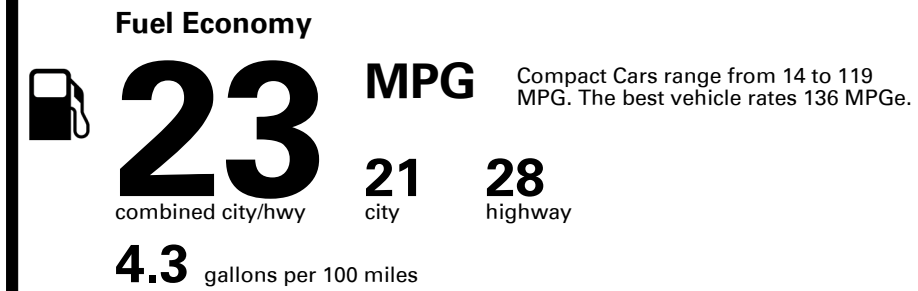

Manufacturer's Suggested Retail Price: $36,900.00

ADDED FEATURES:

- ***Elite Package: $5,000.00**
  - Full LED Headlights
  - Integrated Navigation System
  - Parking Distance Warning
  - Power Folding Auto-Dimming Outside Mirrors
  - Wide Sunroof / Rain-Sensing Wipers
  - Integrated Memory System
  - Power Tilt-and-Telescopic Steering Wheel
  - Heated and Ventilated Front Seats
  - Lexicon® 15-Speaker Surround Sound Audio System
  - Leather Seating Surfaces & Aluminum Interior Trim
- ***Prestige Package: $3,000.00**
  - Heads-Up Display / Surround View Monitor
  - Low Beam Assist / Wireless Charging Pad
  - Nappa Leather Seating Surfaces with Luxury Quilting
  - Power Driver Seat Cushion Extension
  - Front Passenger Seat 4-Way Power Lumbar
  - Heated Rear Seats
  - Microfiber Suede Headliner
- ***Dynamic Package: $1,000.00**
  - 19" Alloy Wheels with Michelin PS4 Summer Tires
  - Limited-Slip Differential (RWD only)
- **Accessories**
  - *Mud Guards $70.00

Inland Freight & Handling : $995.00

TOTAL PRICE: $46,965.00

60 A 029QGLOVI

SOLD TO: NY704
GENESIS OF THE SOUTH SHORE
193 SUNRISE HIGHWAY
WEST ISLIP NY 11795

SHIPPED TO: NY704

VIN: KMTG44LA1KU033245	ENGINE: G4KLJA212376	EXTERIOR COLOR: HAVANA RED	INTERIOR/SEAT COLOR: BLACK/BLACK
MODEL: R0412A45	PORT OF ENTRY: PH	TRANSPORT: TRUCK	ACCESSORY WEIGHT: 7 lbs./ 3 kgs.

EMISSIONS:
This vehicle is certified to meet emission requirements in all 50 states

EPA DOT Fuel Economy and Environment

Gasoline Vehicle

You spend $2,750
more in fuel costs over 5 years
compared to the average new vehicle.

Annual fuel cost $1,950

Fuel Economy & Greenhouse Gas Rating (tailpipe only)

Smog Rating (tailpipe only)

This vehicle emits 381 grams CO₂ per mile. The best emits 0 grams per mile (tailpipe only). Producing and distributing fuel also create emissions; learn more at fueleconomy.gov.

Actual results will vary for many reasons, including driving conditions and how you drive and maintain your vehicle. The average new vehicle gets 27 MPG and costs $7,000 to fuel over 5 years. Cost estimates are based on 15,000 miles per year at $ 2.55 per gallon. MPGe is miles per gasoline gallon equivalent. Vehicle emissions are a significant cause of climate change and smog.

fueleconomy.gov

Calculate personalized estimates and compare vehicles

GOVERNMENT 5-STAR SAFETY RATINGS

This vehicle has not been rated by the government for overall vehicle score, frontal crash, side crash or rollover risk.

Source: National Highway Traffic Safety Administration (NHTSA).
www.safercar.gov or 1-888-327-4236

Manufacturer's suggested retail price includes manufacturer's recommended pre-delivery service. Gasoline license and title fees state and local taxes and dealer installed options and accessories are not included in the manufacturer's suggested retail price. This label has been affixed to this vehicle by Hyundai Motor America, pursuant to the requirements of 15 U.S.C. 1231 et seq. which prohibits its removal or alteration prior to delivery to the ultimate purchaser.

PARTS CONTENT INFORMATION

FOR VEHICLES IN THIS CARLINE: U.S./CANADIAN PARTS CONTENT: 2 %

MAJOR SOURCES OF FOREIGN PARTS CONTENT: KOREA: 88 %

FOR THIS VEHICLE: FINAL ASSEMBLY POINT: ULSAN, KOREA

COUNTRY OF ORIGIN:

ENGINE: KOREA TRANSMISSION: KOREA

Note: Parts content does not include final assembly, distribution, or other non-parts costs.