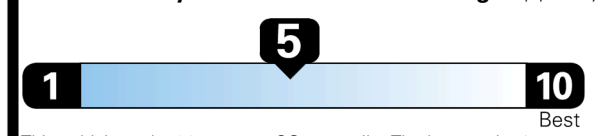

EPA DOT Fuel Economy and Environment

Gasoline Vehicle

Fuel Economy

23 MPG
combined city/hwy

21 MPG
city

28 MPG
highway

4.3 gallons per 100 miles

Compact Cars range from 14 to 119 MPG. The best vehicle rates 136 MPGe.

You spend $2,750
more in fuel costs over 5 years compared to the average new vehicle.

Annual fuel cost $1,950

Fuel Economy & Greenhouse Gas Rating (tailpipe only)